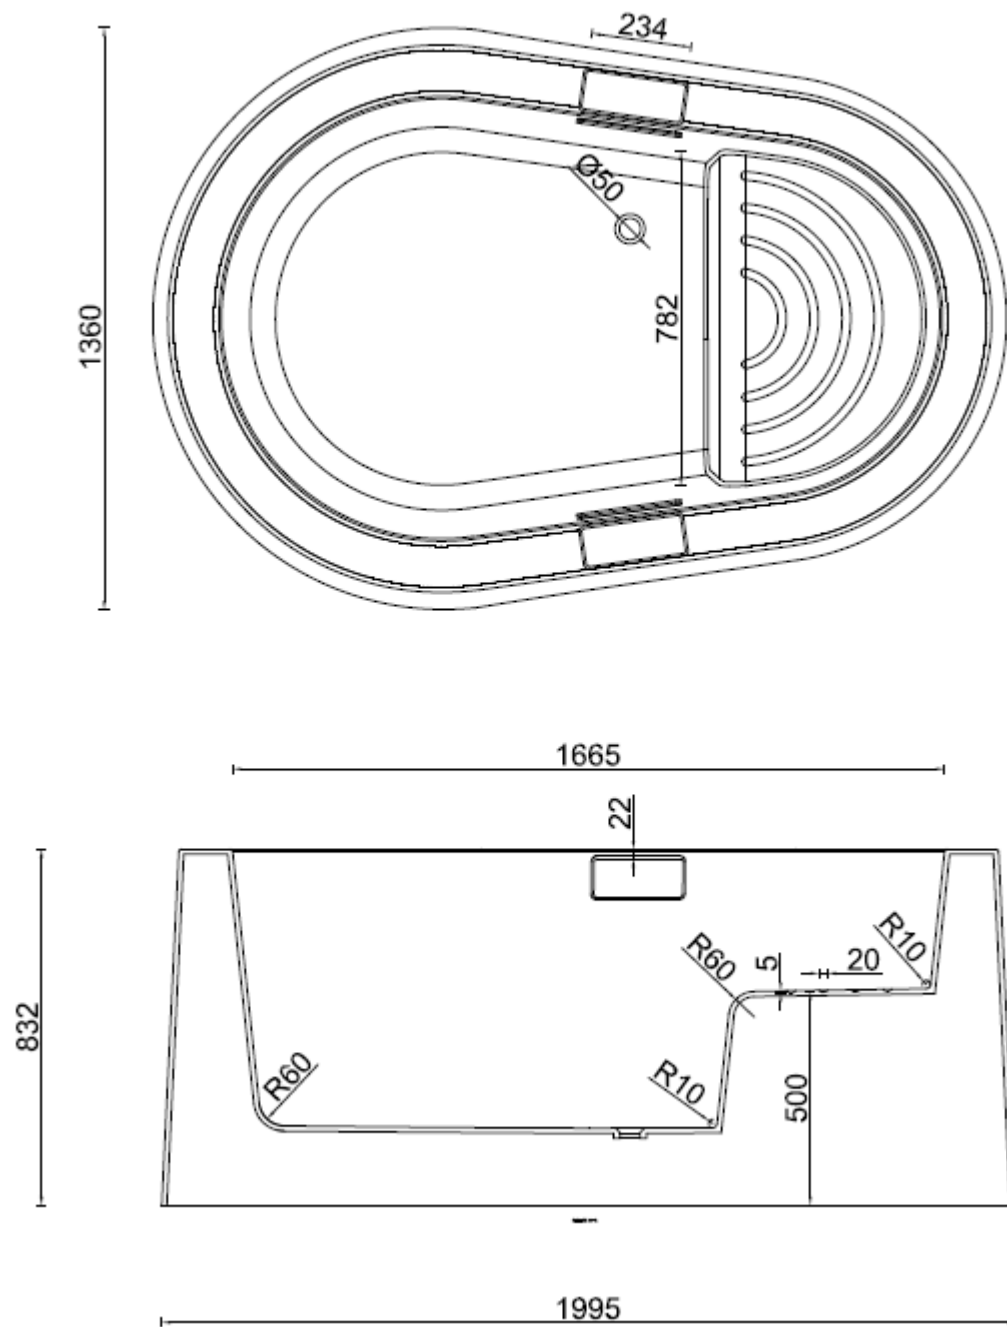

Corian® Specification Sheet : Birthing Pool

[Revised August 2024]

Notes:

Colour: Glacier White

All external edges sanded to 6mm radius

Top surface sanded to semi-gloss finish

Net weight to be estimated.

CASF Australia
Unit 3, 208 Walters Road, Arndell Park NSW 2148
Tel: 1300 795 044
Email: projects@casf.com.au

casf
your space your way

CORIAN®
SOLID SURFACE