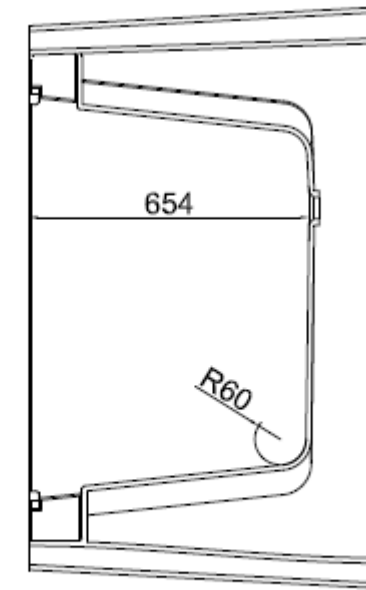

Corian® Specification Sheet : Birthing Pool

[Revised August 2024]

Notes:

Colour: Glacier White

All external edges sanded to 6mm radius

Top surface sanded to semi-gloss finish

Net weight to be estimated.

CASF Australia
Unit 3, 208 Walters Road, Arndell Park NSW 2148
Tel: 1300 795 044
Email: projects@casf.com.au