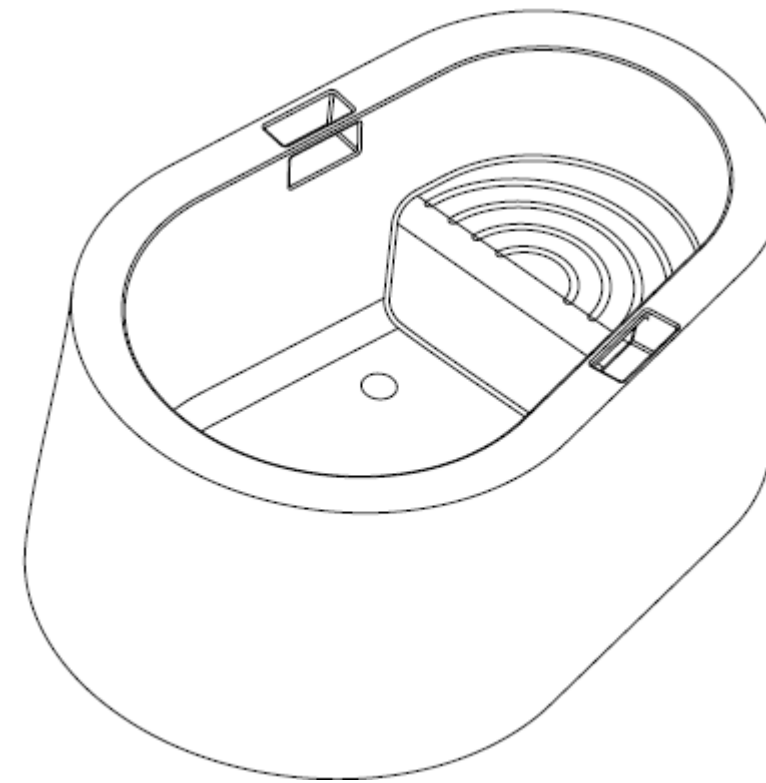

Corian® Specification Sheet : Birthing Pool

[Revised August 2024]

Notes:

Colour: Glacier White

All external edges sanded to 6mm radius

Top surface sanded to semi-gloss finish

Net weight to be estimated.

CASF Australia
Unit 3, 208 Walters Road, Arndell Park NSW 2148
Tel: 1300 795 044
Email: projects@casf.com.au

casf
your space your way

CORIAN®
SOLID SURFACE