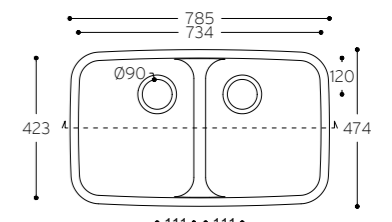

## Sweet.

SINKS WITH LARGE CORNER RADIUS.

804

TOP VIEW

CROSS-SECTION

## Salty.

LARGE DOUBLE SINK WITH NARROW CORNER RADIUS.

9410^

TOP VIEW  
\* overflow

CROSS-SECTION

## Spicy.

SINKS WITH NARROW CORNER RADIUS.

965~

TOP VIEW  
\* overflow

CROSS-SECTION

9920^

TOP VIEW  
\* overflow

CROSS-SECTION

## Smooth.

DOUBLE SINKS WITH LARGE CORNER RADIUS.

850

TOP VIEW

CROSS-SECTION

PO Box 151, Main Street, Blacktown NSW 2148

1300 795 044

orders@casf.com.au