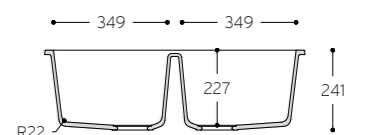

## Salty.

LARGE DOUBLE SINK WITH NARROW CORNER RADIUS.

9410^

TOP VIEW  
\* overflow

CROSS-SECTION

## Spicy.

SINKS WITH NARROW CORNER RADIUS.

965~

TOP VIEW  
\* overflow

CROSS-SECTION

9920^

TOP VIEW  
\* overflow

CROSS-SECTION

## Smooth.

DOUBLE SINKS WITH LARGE CORNER RADIUS.

850

TOP VIEW

CROSS-SECTION

PO Box 151, Main Street, Blacktown NSW 2148

1300 795 044

orders@casf.com.au