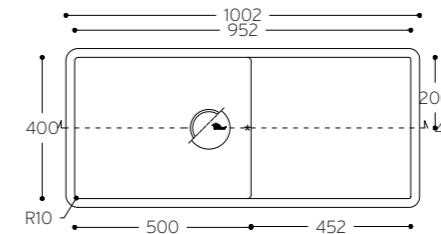

## Salty.

LARGE DOUBLE SINK WITH NARROW CORNER RADIUS.

9410^

TOP VIEW  
\* overflow

CROSS-SECTION

## Spicy.

SINKS WITH NARROW CORNER RADIUS.

965~

TOP VIEW  
\* overflow

CROSS-SECTION

9920^

TOP VIEW  
\* overflow

CROSS-SECTION

## Smooth.

DOUBLE SINKS WITH LARGE CORNER RADIUS.

850

TOP VIEW

CROSS-SECTION

PO Box 151, Main Street, Blacktown NSW 2148

1300 795 044

orders@casf.com.au