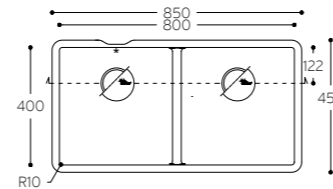

## Sweet.

SINKS WITH LARGE CORNER RADIUS.

804

TOP VIEW

CROSS-SECTION

## Salty.

LARGE DOUBLE SINK WITH NARROW CORNER RADIUS.

9410^

TOP VIEW  
\* overflow

CROSS-SECTION

## Spicy.

SINKS WITH NARROW CORNER RADIUS.

965~

TOP VIEW  
\* overflow

CROSS-SECTION

9920^

TOP VIEW  
\* overflow

CROSS-SECTION

## Smooth.

DOUBLE SINKS WITH LARGE CORNER RADIUS.

850

TOP VIEW

CROSS-SECTION

PO Box 151, Main Street, Blacktown NSW 2148

1300 795 044

orders@casf.com.au