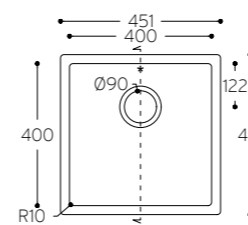

## Sweet.

SINKS WITH LARGE CORNER RADIUS.

804

TOP VIEW

CROSS-SECTION

## Salty.

LARGE DOUBLE SINK WITH NARROW CORNER RADIUS.

9410^

TOP VIEW  
\* overflow

CROSS-SECTION

## Spicy.

SINKS WITH NARROW CORNER RADIUS.

965~

TOP VIEW  
\* overflow

CROSS-SECTION

9920^

TOP VIEW  
\* overflow

CROSS-SECTION

## Smooth.

DOUBLE SINKS WITH LARGE CORNER RADIUS.

850

TOP VIEW

CROSS-SECTION

PO Box 151, Main Street, Blacktown NSW 2148

1300 795 044

orders@casf.com.au