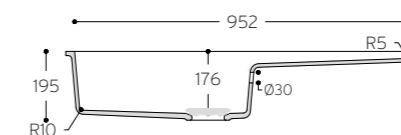

## Salty.

LARGE DOUBLE SINK WITH NARROW CORNER RADIUS.

9410^

TOP VIEW  
\* overflow

CROSS-SECTION

## Spicy.

SINKS WITH NARROW CORNER RADIUS.

965~

TOP VIEW  
\* overflow

CROSS-SECTION

9920^

TOP VIEW  
\* overflow

CROSS-SECTION

## Smooth.

DOUBLE SINKS WITH LARGE CORNER RADIUS.

850

TOP VIEW

CROSS-SECTION

PO Box 151, Main Street, Blacktown NSW 2148

1300 795 044

orders@casf.com.au