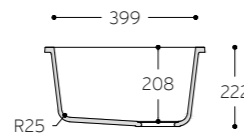

## Sweet.

SINKS WITH LARGE CORNER RADIUS.

804

TOP VIEW

CROSS-SECTION

## Salty.

LARGE DOUBLE SINK WITH NARROW CORNER RADIUS.

9410^

TOP VIEW  
\* overflow

CROSS-SECTION

## Spicy.

SINKS WITH NARROW CORNER RADIUS.

965~

TOP VIEW  
\* overflow

CROSS-SECTION

9920^

TOP VIEW  
\* overflow

CROSS-SECTION