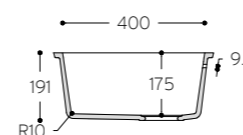

## Salty.

LARGE DOUBLE SINK WITH NARROW CORNER RADIUS.

9410^

TOP VIEW  
\* overflow

CROSS-SECTION

## Spicy.

SINKS WITH NARROW CORNER RADIUS.

965~

TOP VIEW  
\* overflow

CROSS-SECTION

9920^

TOP VIEW  
\* overflow

CROSS-SECTION

## Smooth.

DOUBLE SINKS WITH LARGE CORNER RADIUS.

850

TOP VIEW

CROSS-SECTION

PO Box 151, Main Street, Blacktown NSW 2148

1300 795 044

orders@casf.com.au