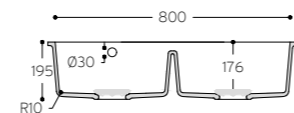

## Sweet.

SINKS WITH LARGE CORNER RADIUS.

804

TOP VIEW

CROSS-SECTION

## Salty.

LARGE DOUBLE SINK WITH NARROW CORNER RADIUS.

9410^

TOP VIEW  
\* overflow

CROSS-SECTION

## Spicy.

SINKS WITH NARROW CORNER RADIUS.

965~

TOP VIEW  
\* overflow

CROSS-SECTION

9920^

TOP VIEW  
\* overflow

CROSS-SECTION

## Smooth.

DOUBLE SINKS WITH LARGE CORNER RADIUS.

850

TOP VIEW

CROSS-SECTION

PO Box 151, Main Street, Blacktown NSW 2148

1300 795 044

orders@casf.com.au