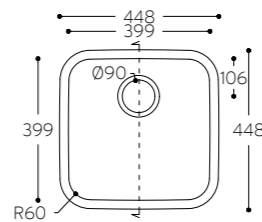

## Sweet.

SINKS WITH LARGE CORNER RADIUS.

804

TOP VIEW

CROSS-SECTION

## Salty.

LARGE DOUBLE SINK WITH NARROW CORNER RADIUS.

9410^

TOP VIEW  
\* overflow

CROSS-SECTION

## Spicy.

SINKS WITH NARROW CORNER RADIUS.

965~

TOP VIEW  
\* overflow

CROSS-SECTION

9920^

TOP VIEW  
\* overflow

CROSS-SECTION