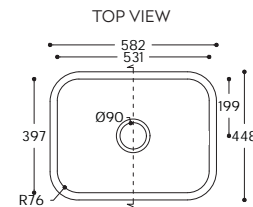

Sweet.

SINKS WITH LARGE CORNER RADIUS.
SEE PRODUCT AVAILABILITY CHART FOR COLOUR & PRICING.

881~

~ Corian® sinks with the following horizontal overflow: