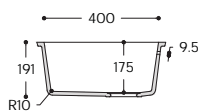

CROSS-SECTION

966~