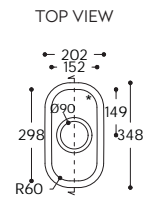

802

804

805

Sweet.

SINKS WITH LARGE CORNER RADIUS.
SEE PRODUCT AVAILABILITY CHART FOR COLOUR & PRICING.

809

857

859

966~

TOP VIEW
* overflow

CROSS-SECTION

967~

TOP VIEW
* overflow

CROSS-SECTION

969~

TOP VIEW
* overflow