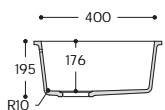

CROSS-SECTION

9920^