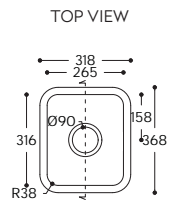

802

804

805

Sweet.

SINKS WITH LARGE CORNER RADIUS.
SEE PRODUCT AVAILABILITY CHART FOR COLOUR & PRICING.

809

857

859

966~

TOP VIEW
* overflow

CROSS-SECTION

967~

TOP VIEW
* overflow

CROSS-SECTION

969~

TOP VIEW
* overflow