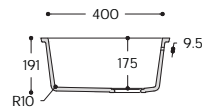

CROSS-SECTION

967~