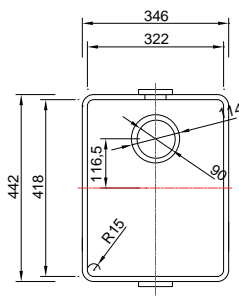

CROSS-SECTION

970~

TOP VIEW
* overflow

CROSS-SECTION

Spicy.

SINKS WITH NARROW CORNER RADIUS.
SEE PRODUCT AVAILABILITY CHART FOR COLOUR & PRICING.

9910~

TOP VIEW
* overflow

021

TOP VIEW

CROSS-SECTION

023

TOP VIEW

CROSS-SECTION

024

TOP VIEW