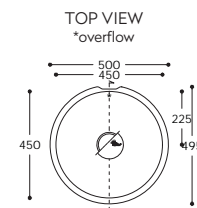

850

873

Tasty.

SINK WITH TAP ON STEP AND NARROW CORNER RADIUS.
SEE PRODUCT AVAILABILITY CHART FOR COLOUR & PRICING.

9610^

Sink not supplied with tap hole

Salty.

LARGE DOUBLE SINK WITH NARROW CORNER RADIUS.
SEE PRODUCT AVAILABILITY CHART FOR COLOUR & PRICING.

9410^

Rounded.

LARGE ROUND SINK.
SEE PRODUCT AVAILABILITY CHART FOR COLOUR & PRICING.

9310^

^ Corian® sinks with the following round overflow and branded drain cover.

Sweet.

SINKS WITH LARGE CORNER RADIUS.
SEE PRODUCT AVAILABILITY CHART FOR COLOUR & PRICING.

802

804

805

Sweet.

SINKS WITH LARGE CORNER RADIUS.
SEE PRODUCT AVAILABILITY CHART FOR COLOUR & PRICING.

809

857

859