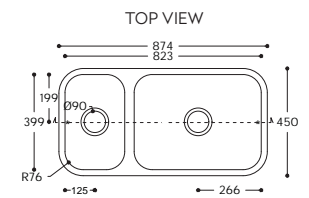

850

873

Tasty.

SINK WITH TAP ON STEP AND NARROW CORNER RADIUS.
SEE PRODUCT AVAILABILITY CHART FOR COLOUR & PRICING.

9610^

Sink not supplied with tap hole

Salty.

LARGE DOUBLE SINK WITH NARROW CORNER RADIUS.
SEE PRODUCT AVAILABILITY CHART FOR COLOUR & PRICING.