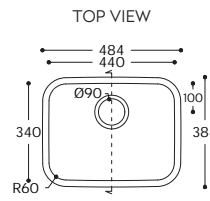

802

804

805

Sweet.

SINKS WITH LARGE CORNER RADIUS.
SEE PRODUCT AVAILABILITY CHART FOR COLOUR & PRICING.

809

857

859

966~

TOP VIEW
* overflow

CROSS-SECTION

967~

TOP VIEW
* overflow

CROSS-SECTION

969~

TOP VIEW
* overflow