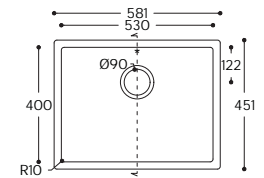

966~

TOP VIEW
* overflow

CROSS-SECTION

967~

TOP VIEW
* overflow

CROSS-SECTION

969~

TOP VIEW
* overflow

CROSS-SECTION

970~

TOP VIEW
* overflow

CROSS-SECTION

Spicy.

SINKS WITH NARROW CORNER RADIUS.
SEE PRODUCT AVAILABILITY CHART FOR COLOUR & PRICING.

9910~

TOP VIEW
* overflow