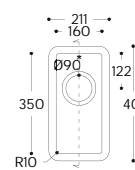

966~

TOP VIEW
* overflow

CROSS-SECTION

967~

TOP VIEW
* overflow

CROSS-SECTION

969~

TOP VIEW
* overflow

CROSS-SECTION

970~

TOP VIEW
* overflow

CROSS-SECTION

Spicy.

SINKS WITH NARROW CORNER RADIUS.
SEE PRODUCT AVAILABILITY CHART FOR COLOUR & PRICING.

9910~

TOP VIEW
* overflow