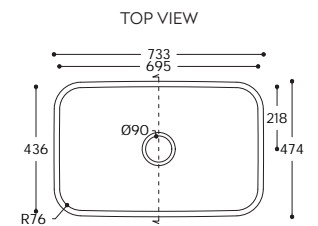

~ Corian® sinks with the following horizontal overflow: