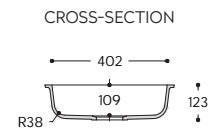

850

873

Tasty.

SINK WITH TAP ON STEP AND NARROW CORNER RADIUS.
SEE PRODUCT AVAILABILITY CHART FOR COLOUR & PRICING.

9610^

Sink not supplied with tap hole

Salty.

LARGE DOUBLE SINK WITH NARROW CORNER RADIUS.
SEE PRODUCT AVAILABILITY CHART FOR COLOUR & PRICING.

9410^

Rounded.

LARGE ROUND SINK.
SEE PRODUCT AVAILABILITY CHART FOR COLOUR & PRICING.

9310^

^ Corian® sinks with the following round overflow and branded drain cover.

Sweet.

SINKS WITH LARGE CORNER RADIUS.
SEE PRODUCT AVAILABILITY CHART FOR COLOUR & PRICING.

802

804

805

Sweet.

SINKS WITH LARGE CORNER RADIUS.
SEE PRODUCT AVAILABILITY CHART FOR COLOUR & PRICING.

809

857

859