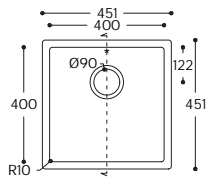

TOP VIEW
* overflow