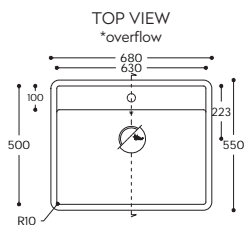

850

873

Tasty.

SINK WITH TAP ON STEP AND NARROW CORNER RADIUS.
SEE PRODUCT AVAILABILITY CHART FOR COLOUR & PRICING.

9610^

Sink not supplied with tap hole

Salty.

LARGE DOUBLE SINK WITH NARROW CORNER RADIUS.
SEE PRODUCT AVAILABILITY CHART FOR COLOUR & PRICING.

802

804

805

Sweet.

SINKS WITH LARGE CORNER RADIUS.
SEE PRODUCT AVAILABILITY CHART FOR COLOUR & PRICING.

809

857

859