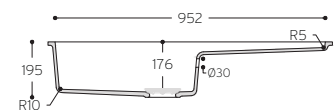

CROSS-SECTION

9920^

TOP VIEW
* overflow

CROSS-SECTION

~ Corian® sinks with the following horizontal overflow:

^ Corian® sinks with the following round overflow and branded drain cover:

Sparkling.

STAINLESS STEEL BOTTOM AND NARROW CORNER RADIUS.
SEE PRODUCT AVAILABILITY CHART FOR COLOUR & PRICING.