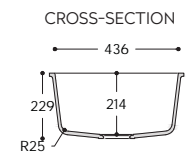

~ Corian® sinks with the following horizontal overflow: