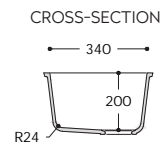

802

804

805

Sweet.

SINKS WITH LARGE CORNER RADIUS.
SEE PRODUCT AVAILABILITY CHART FOR COLOUR & PRICING.

809

857

859