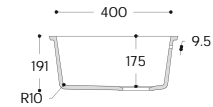

966~

TOP VIEW
* overflow

CROSS-SECTION

967~

TOP VIEW
* overflow

CROSS-SECTION

969~

TOP VIEW
* overflow

CROSS-SECTION

970~

TOP VIEW
* overflow

CROSS-SECTION

Spicy.

SINKS WITH NARROW CORNER RADIUS.
SEE PRODUCT AVAILABILITY CHART FOR COLOUR & PRICING.

9910~

TOP VIEW
* overflow