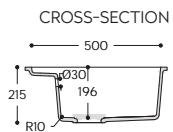

850

873

Tasty.

SINK WITH TAP ON STEP AND NARROW CORNER RADIUS.
SEE PRODUCT AVAILABILITY CHART FOR COLOUR & PRICING.

9610^

Sink not supplied with tap hole

Salty.

LARGE DOUBLE SINK WITH NARROW CORNER RADIUS.
SEE PRODUCT AVAILABILITY CHART FOR COLOUR & PRICING.

802

804

805

Sweet.

SINKS WITH LARGE CORNER RADIUS.
SEE PRODUCT AVAILABILITY CHART FOR COLOUR & PRICING.

809

857

859