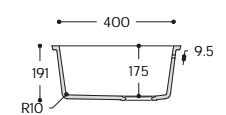

CROSS-SECTION

970~

TOP VIEW
* overflow

CROSS-SECTION

Spicy.

SINKS WITH NARROW CORNER RADIUS.
SEE PRODUCT AVAILABILITY CHART FOR COLOUR & PRICING.

9910~

TOP VIEW
* overflow