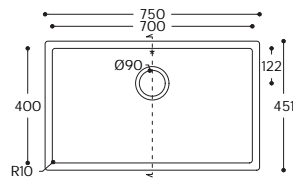

802

804

805

Sweet.

SINKS WITH LARGE CORNER RADIUS.
SEE PRODUCT AVAILABILITY CHART FOR COLOUR & PRICING.

809

857

859

966~

TOP VIEW
* overflow

CROSS-SECTION

967~

TOP VIEW
* overflow

CROSS-SECTION

969~

TOP VIEW
* overflow

CROSS-SECTION

970~

TOP VIEW
* overflow

CROSS-SECTION

Spicy.

SINKS WITH NARROW CORNER RADIUS.
SEE PRODUCT AVAILABILITY CHART FOR COLOUR & PRICING.

9910~

TOP VIEW
* overflow