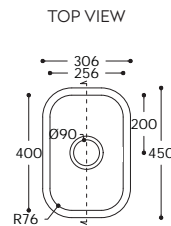

850

873

Tasty.

SINK WITH TAP ON STEP AND NARROW CORNER RADIUS.
SEE PRODUCT AVAILABILITY CHART FOR COLOUR & PRICING.

9610^

Sink not supplied with tap hole

Salty.

LARGE DOUBLE SINK WITH NARROW CORNER RADIUS.
SEE PRODUCT AVAILABILITY CHART FOR COLOUR & PRICING.

9410^

Rounded.

LARGE ROUND SINK.
SEE PRODUCT AVAILABILITY CHART FOR COLOUR & PRICING.

9310^

^ Corian® sinks with the following round overflow and branded drain cover.

Sweet.

SINKS WITH LARGE CORNER RADIUS.
SEE PRODUCT AVAILABILITY CHART FOR COLOUR & PRICING.

802

804

805

Sweet.

SINKS WITH LARGE CORNER RADIUS.
SEE PRODUCT AVAILABILITY CHART FOR COLOUR & PRICING.

809

857

859