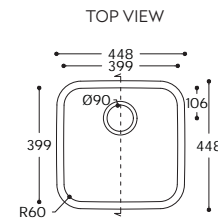

850

873

Tasty.

SINK WITH TAP ON STEP AND NARROW CORNER RADIUS.
SEE PRODUCT AVAILABILITY CHART FOR COLOUR & PRICING.

9610^

Sink not supplied with tap hole

Salty.

LARGE DOUBLE SINK WITH NARROW CORNER RADIUS.
SEE PRODUCT AVAILABILITY CHART FOR COLOUR & PRICING.

9410^

Rounded.

LARGE ROUND SINK.
SEE PRODUCT AVAILABILITY CHART FOR COLOUR & PRICING.

9310^

^ Corian® sinks with the following round overflow and branded drain cover.

Sweet.

SINKS WITH LARGE CORNER RADIUS.
SEE PRODUCT AVAILABILITY CHART FOR COLOUR & PRICING.

802

804

805

Sweet.

SINKS WITH LARGE CORNER RADIUS.
SEE PRODUCT AVAILABILITY CHART FOR COLOUR & PRICING.

809

857

859