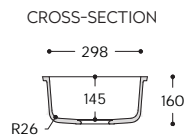

802

804

805

Sweet.

SINKS WITH LARGE CORNER RADIUS.
SEE PRODUCT AVAILABILITY CHART FOR COLOUR & PRICING.

809

857

859