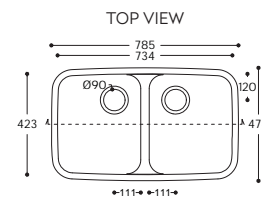

850

873

Tasty.

SINK WITH TAP ON STEP AND NARROW CORNER RADIUS.
SEE PRODUCT AVAILABILITY CHART FOR COLOUR & PRICING.

9610^

Sink not supplied with tap hole

Salty.

LARGE DOUBLE SINK WITH NARROW CORNER RADIUS.
SEE PRODUCT AVAILABILITY CHART FOR COLOUR & PRICING.