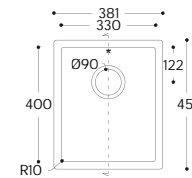

966~

TOP VIEW
* overflow

CROSS-SECTION

967~

TOP VIEW
* overflow

CROSS-SECTION

969~

TOP VIEW
* overflow

CROSS-SECTION

970~

TOP VIEW
* overflow

CROSS-SECTION

Spicy.

SINKS WITH NARROW CORNER RADIUS.
SEE PRODUCT AVAILABILITY CHART FOR COLOUR & PRICING.

9910~

TOP VIEW
* overflow