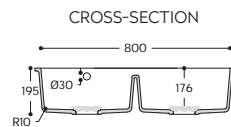

Rounded.

LARGE ROUND SINK.
SEE PRODUCT AVAILABILITY CHART FOR COLOUR & PRICING.