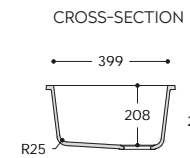

850

873

Tasty.

SINK WITH TAP ON STEP AND NARROW CORNER RADIUS.
SEE PRODUCT AVAILABILITY CHART FOR COLOUR & PRICING.

9610^

Sink not supplied with tap hole

Salty.

LARGE DOUBLE SINK WITH NARROW CORNER RADIUS.
SEE PRODUCT AVAILABILITY CHART FOR COLOUR & PRICING.

9410^

Rounded.

LARGE ROUND SINK.
SEE PRODUCT AVAILABILITY CHART FOR COLOUR & PRICING.

9310^

^ Corian® sinks with the following round overflow and branded drain cover.

Sweet.

SINKS WITH LARGE CORNER RADIUS.
SEE PRODUCT AVAILABILITY CHART FOR COLOUR & PRICING.

802

804

805

Sweet.

SINKS WITH LARGE CORNER RADIUS.
SEE PRODUCT AVAILABILITY CHART FOR COLOUR & PRICING.

809

857

859