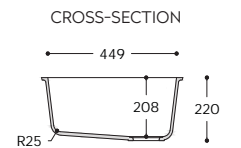

850

873

Tasty.

SINK WITH TAP ON STEP AND NARROW CORNER RADIUS.
SEE PRODUCT AVAILABILITY CHART FOR COLOUR & PRICING.

9610^

Sink not supplied with tap hole

Salty.

LARGE DOUBLE SINK WITH NARROW CORNER RADIUS.
SEE PRODUCT AVAILABILITY CHART FOR COLOUR & PRICING.

9410^

Rounded.

LARGE ROUND SINK.
SEE PRODUCT AVAILABILITY CHART FOR COLOUR & PRICING.

9310^

^ Corian® sinks with the following round overflow and branded drain cover.

Sweet.

SINKS WITH LARGE CORNER RADIUS.
SEE PRODUCT AVAILABILITY CHART FOR COLOUR & PRICING.

802

804

805

Sweet.

SINKS WITH LARGE CORNER RADIUS.
SEE PRODUCT AVAILABILITY CHART FOR COLOUR & PRICING.

809

857

859