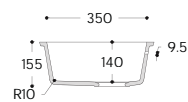

966~

TOP VIEW
* overflow

CROSS-SECTION

967~

TOP VIEW
* overflow

CROSS-SECTION

969~

TOP VIEW
* overflow

CROSS-SECTION

970~

TOP VIEW
* overflow

CROSS-SECTION

Spicy.

SINKS WITH NARROW CORNER RADIUS.
SEE PRODUCT AVAILABILITY CHART FOR COLOUR & PRICING.

9910~

TOP VIEW
* overflow