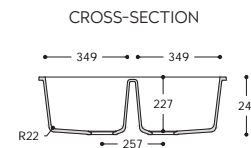

850

873

Tasty.

SINK WITH TAP ON STEP AND NARROW CORNER RADIUS.
SEE PRODUCT AVAILABILITY CHART FOR COLOUR & PRICING.

9610^

Sink not supplied with tap hole

Salty.

LARGE DOUBLE SINK WITH NARROW CORNER RADIUS.
SEE PRODUCT AVAILABILITY CHART FOR COLOUR & PRICING.