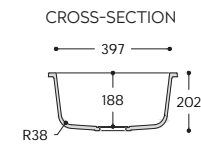

Sweet.

SINKS WITH LARGE CORNER RADIUS.
SEE PRODUCT AVAILABILITY CHART FOR COLOUR & PRICING.

881~

~ Corian® sinks with the following horizontal overflow: