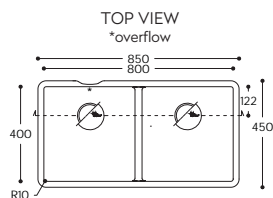

Rounded.

LARGE ROUND SINK.
SEE PRODUCT AVAILABILITY CHART FOR COLOUR & PRICING.