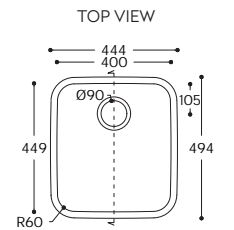

850

873

Tasty.

SINK WITH TAP ON STEP AND NARROW CORNER RADIUS.
SEE PRODUCT AVAILABILITY CHART FOR COLOUR & PRICING.

9610^

Sink not supplied with tap hole

Salty.

LARGE DOUBLE SINK WITH NARROW CORNER RADIUS.
SEE PRODUCT AVAILABILITY CHART FOR COLOUR & PRICING.

9410^

Rounded.

LARGE ROUND SINK.
SEE PRODUCT AVAILABILITY CHART FOR COLOUR & PRICING.

9310^

^ Corian® sinks with the following round overflow and branded drain cover.

Sweet.

SINKS WITH LARGE CORNER RADIUS.
SEE PRODUCT AVAILABILITY CHART FOR COLOUR & PRICING.

802

804

805

Sweet.

SINKS WITH LARGE CORNER RADIUS.
SEE PRODUCT AVAILABILITY CHART FOR COLOUR & PRICING.

809

857

859