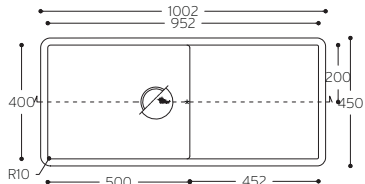

TOP VIEW
* overflow