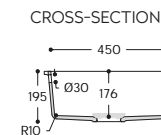

^ Corian® sinks with the following round overflow and branded drain cover.