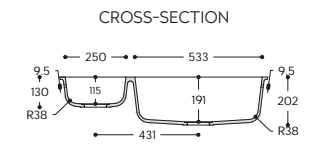

850

873

Tasty.

SINK WITH TAP ON STEP AND NARROW CORNER RADIUS.
SEE PRODUCT AVAILABILITY CHART FOR COLOUR & PRICING.

9610^

Sink not supplied with tap hole

Salty.

LARGE DOUBLE SINK WITH NARROW CORNER RADIUS.
SEE PRODUCT AVAILABILITY CHART FOR COLOUR & PRICING.