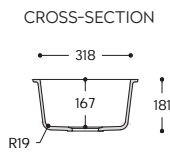

802

804

805

Sweet.

SINKS WITH LARGE CORNER RADIUS.
SEE PRODUCT AVAILABILITY CHART FOR COLOUR & PRICING.

809

857

859